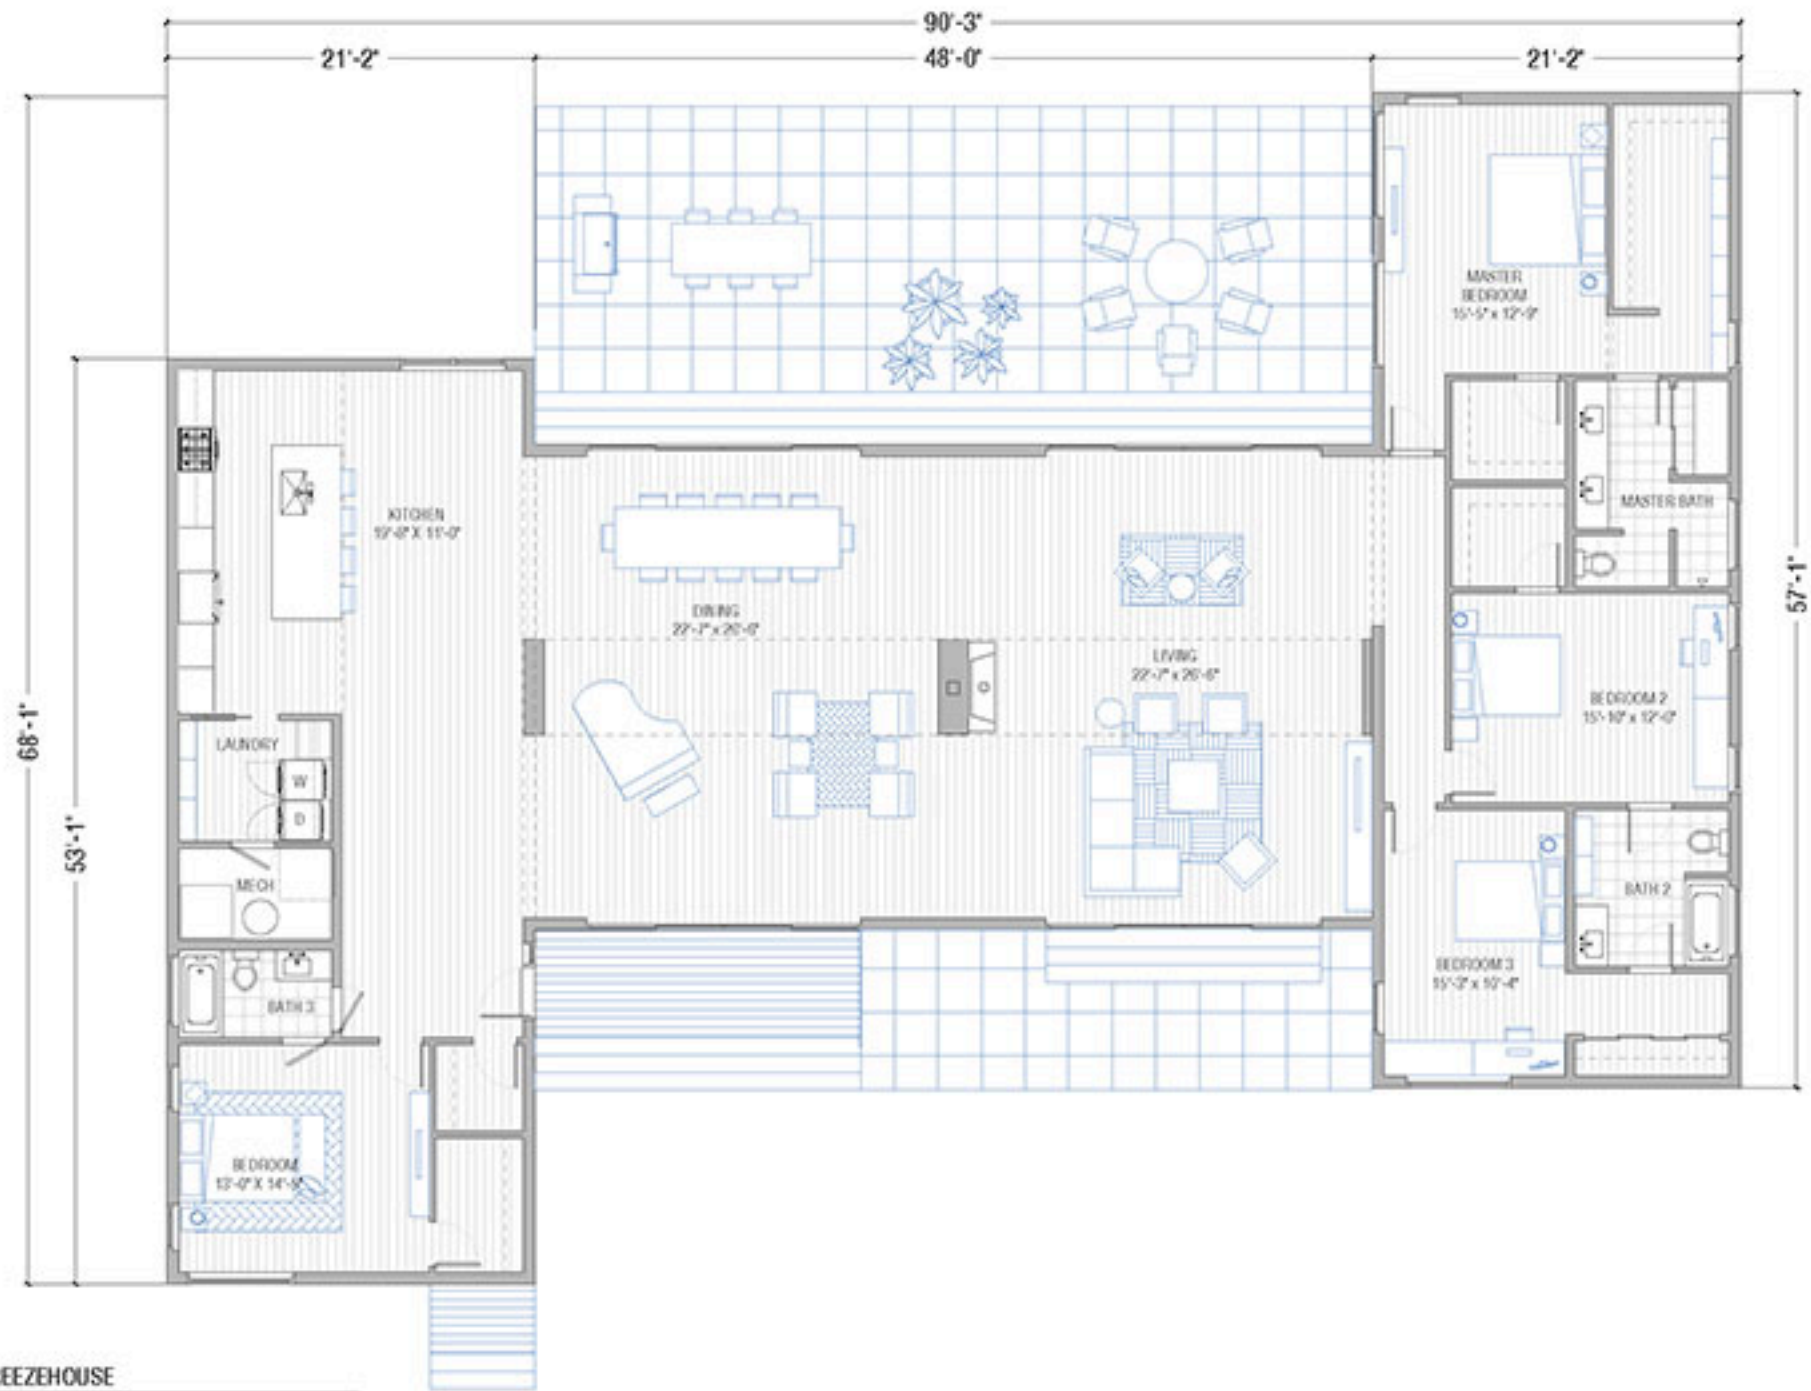

1,877 SF

BREEZE AIRE

2,046 SF

BREEZE AIRE

1,625 SF

BREEZE AIRE

3,118 SF

BREEZEHOUSE

3,655 SF

BREEZEHOUSE

2,978 SF

BREEZEHOUSE

1,202 SF

ELEMENT

1,202 SF

ELEMENT

ORIGIN

ORIGIN

1,202 SF

ORIGIN

— ROOF LVL

SCALE 1/8" = 1'-0"

3,034 SF

SIDEBREEZE

3,578 SF

SIDEBREEZE

2,754 SF

SIDEBREEZE