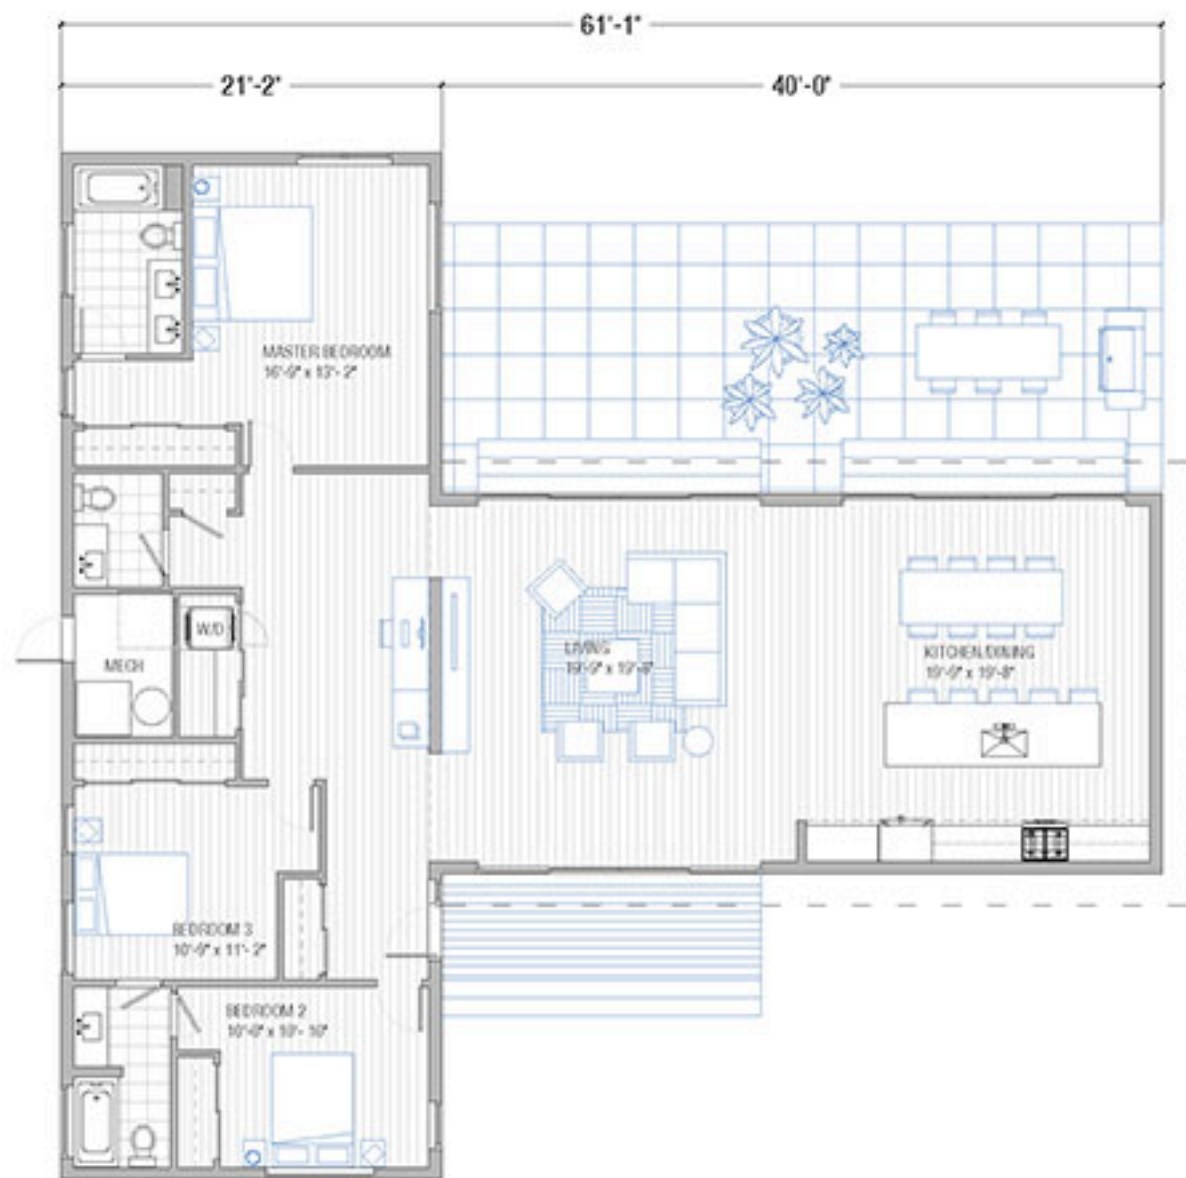

1,877 SF

BREEZE AIRE

2,046 SF

BREEZE AIRE

1,625 SF

BREEZE AIRE

3,118 SF

BREEZEHOUSE

3,655 SF

BREEZEHOUSE

2,978 SF

BREEZEHOUSE

1,202 SF

ELEMENT

1,202 SF

ELEMENT

ORIGIN

ORIGIN

1,202 SF

ORIGIN

— ROOF LVL

SCALE 1/8" = 1'-0"

3,034 SF

SIDEBREEZE

3,578 SF

SIDEBREEZE

2,754 SF

SIDEBREEZE