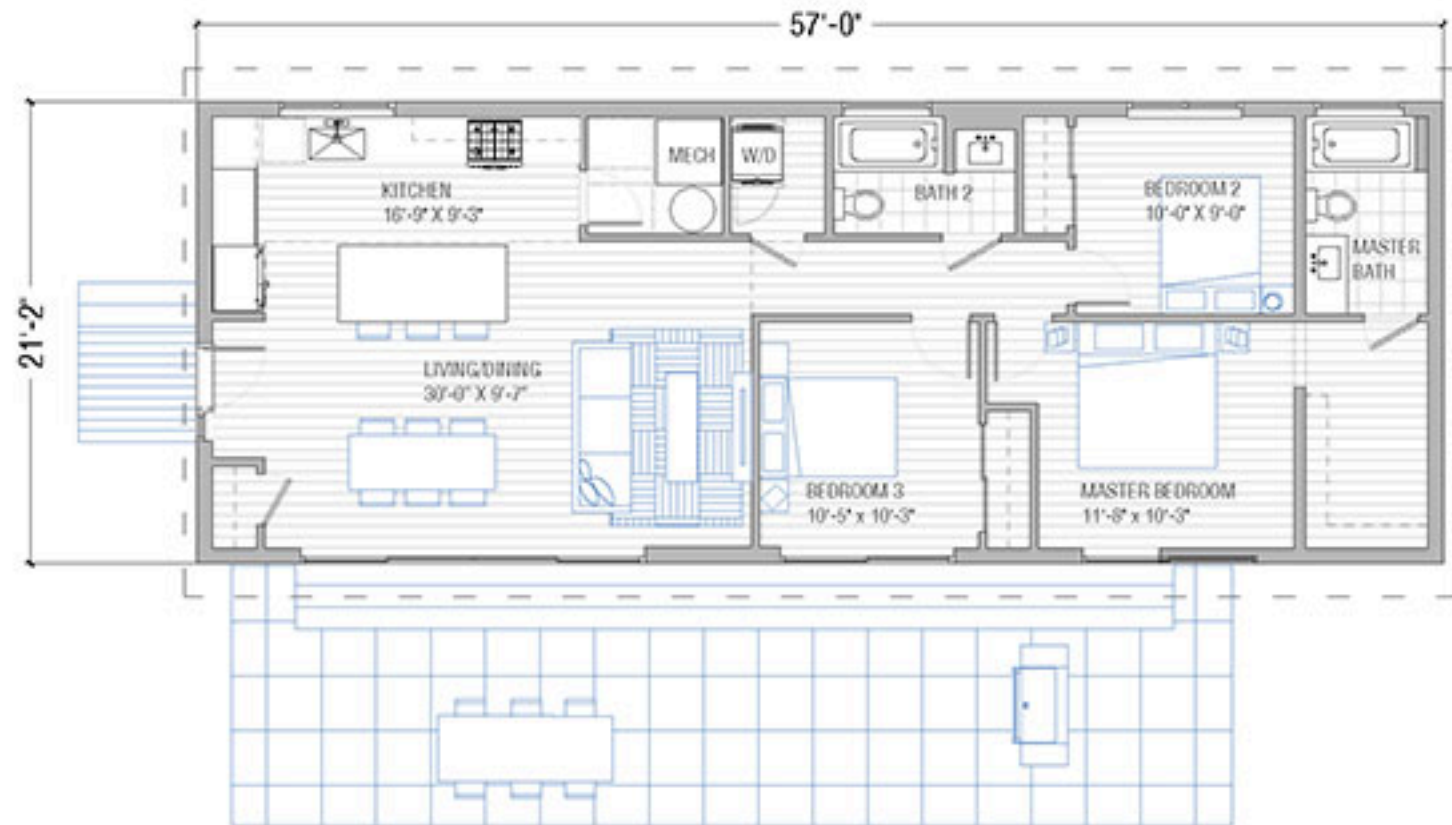

1,877 SF

BREEZE AIRE

2,046 SF

BREEZE AIRE

1,625 SF

BREEZE AIRE

3,118 SF

BREEZEHOUSE

3,655 SF

BREEZEHOUSE

2,978 SF

BREEZEHOUSE

1,202 SF

ELEMENT

1,202 SF

ELEMENT

ORIGIN

ORIGIN

1,202 SF

ORIGIN

— ROOF LVL

SCALE 1/8" = 1'-0"

3,034 SF

SIDEBREEZE

3,578 SF

SIDEBREEZE

2,754 SF

SIDEBREEZE