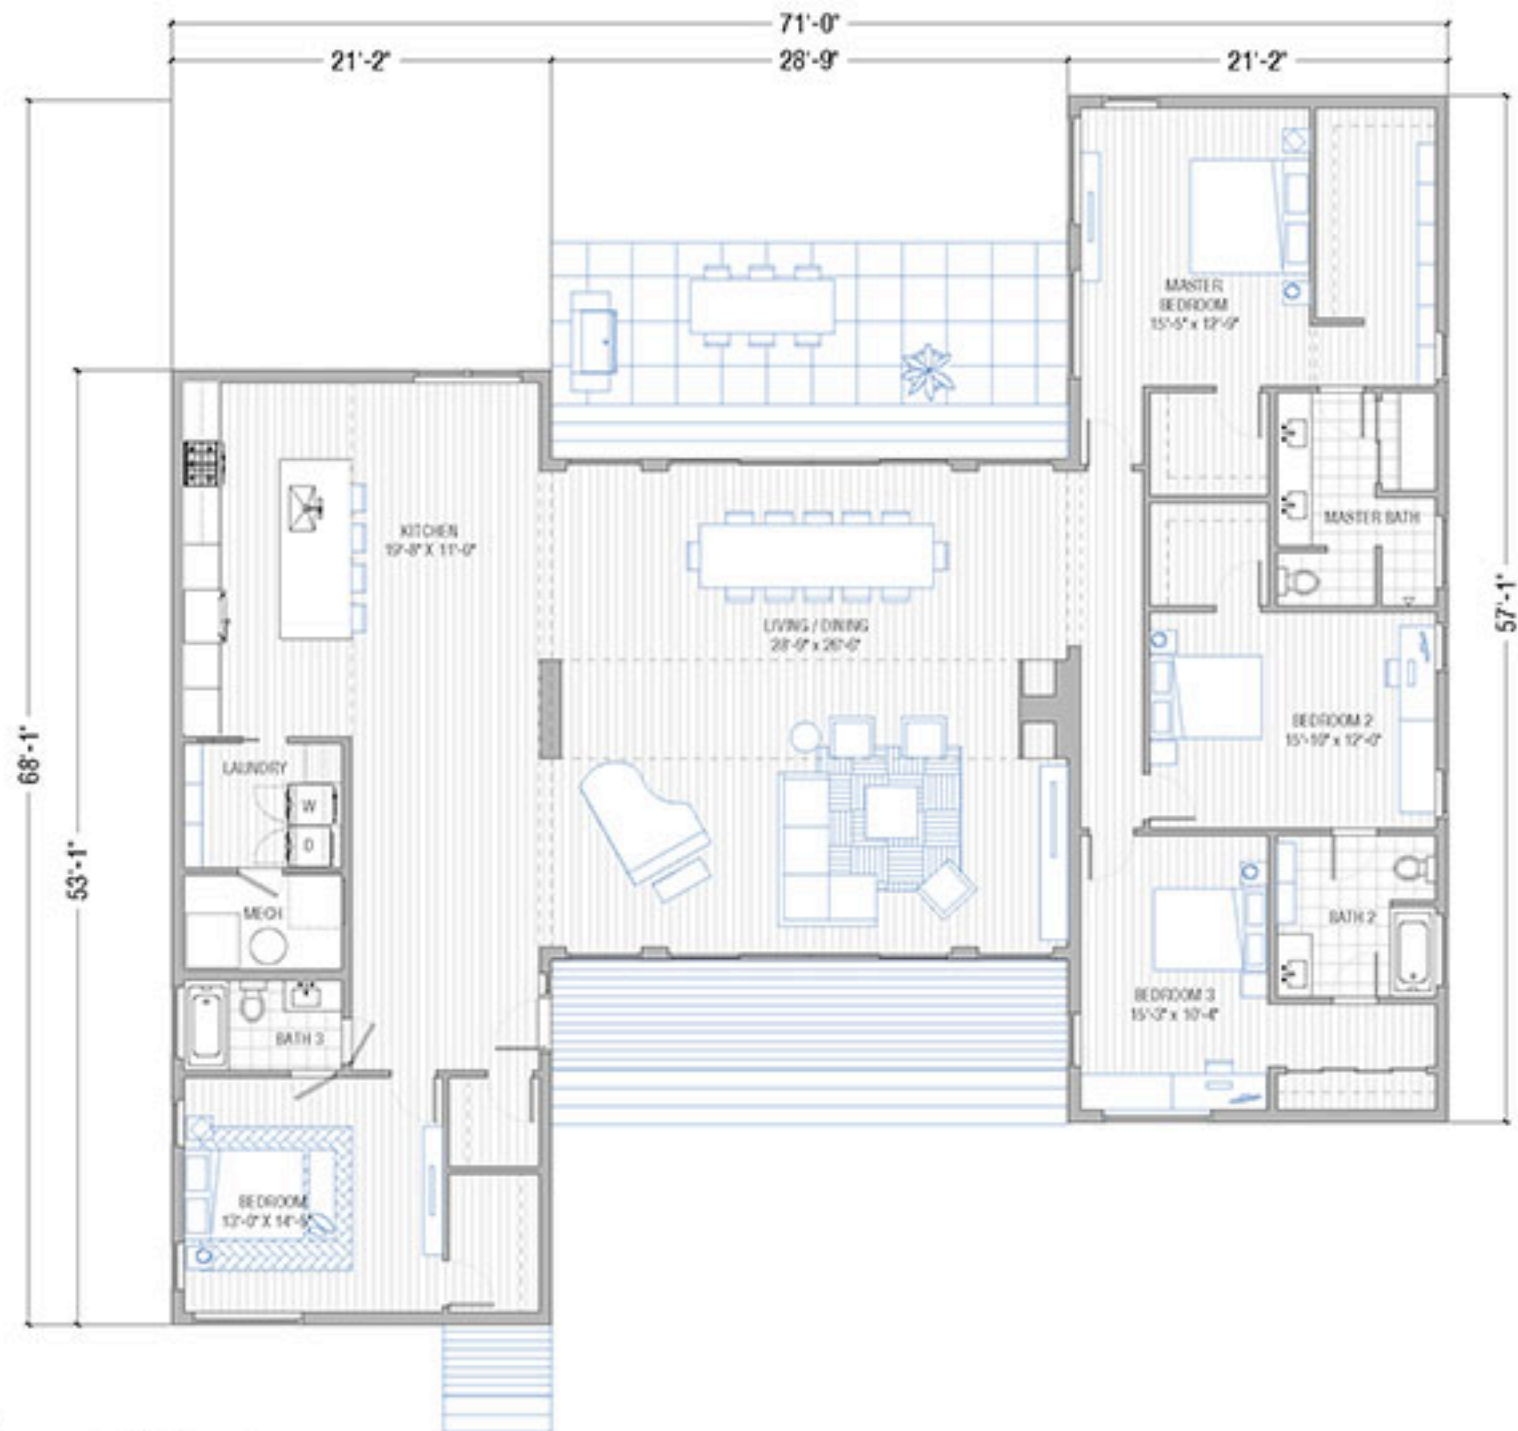

1,877 SF

BREEZE AIRE

2,046 SF

BREEZE AIRE

1,625 SF

BREEZE AIRE

3,118 SF

BREEZEHOUSE

3,655 SF

BREEZEHOUSE

2,978 SF

BREEZEHOUSE

1,202 SF

ELEMENT

1,202 SF

ELEMENT

ORIGIN

ORIGIN

1,202 SF

ORIGIN

— ROOF LVL

SCALE 1/8" = 1'-0"

3,034 SF

SIDEBREEZE

3,578 SF

SIDEBREEZE

2,754 SF

SIDEBREEZE