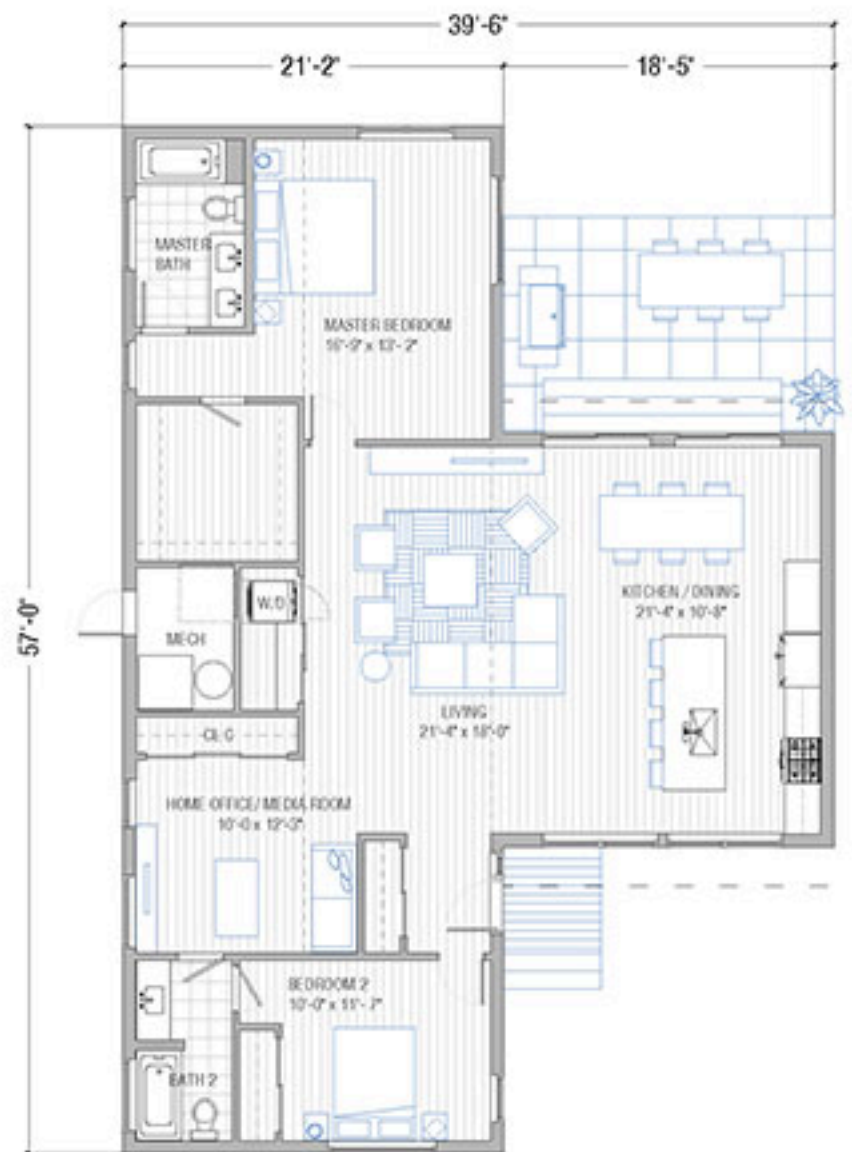

1,877 SF

BREEZE AIRE

2,046 SF

BREEZE AIRE

1,625 SF

BREEZE AIRE

3,118 SF

BREEZEHOUSE

3,655 SF

BREEZEHOUSE

2,978 SF

BREEZEHOUSE

1,202 SF

ELEMENT

1,202 SF

ELEMENT

ORIGIN

ORIGIN

1,202 SF

ORIGIN

— ROOF LVL

SCALE 1/8" = 1'-0"

3,034 SF

SIDEBREEZE

3,578 SF

SIDEBREEZE

2,754 SF

SIDEBREEZE