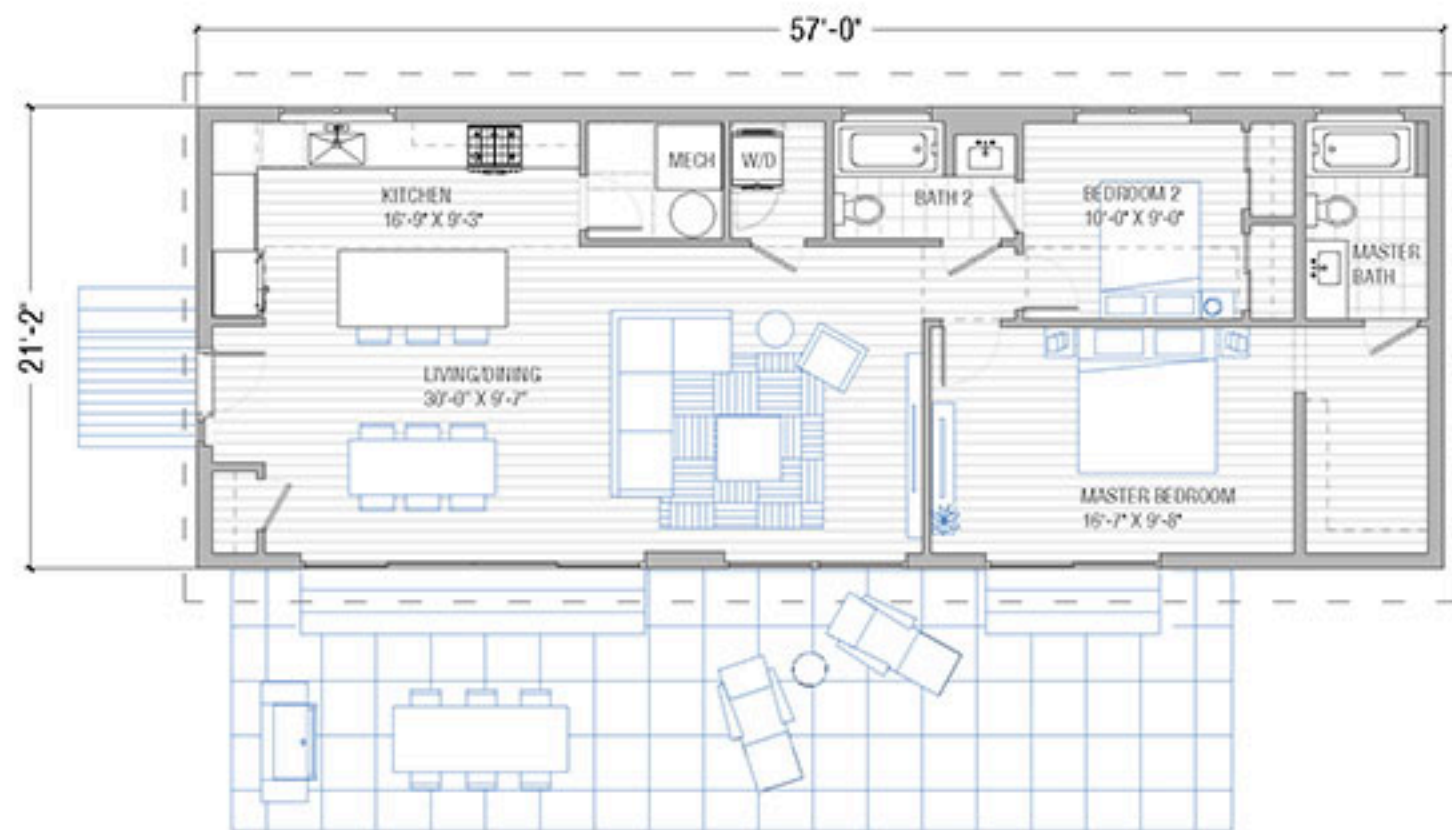

1,877 SF

BREEZE AIRE

2,046 SF

BREEZE AIRE

1,625 SF

BREEZE AIRE

3,118 SF

BREEZEHOUSE

3,655 SF

BREEZEHOUSE

2,978 SF

BREEZEHOUSE

1,202 SF

ELEMENT

1,202 SF

ELEMENT

ORIGIN

ORIGIN

1,202 SF

ORIGIN

— ROOF LVL

SCALE 1/8" = 1'-0"

3,034 SF

SIDEBREEZE

3,578 SF

SIDEBREEZE

2,754 SF

SIDEBREEZE