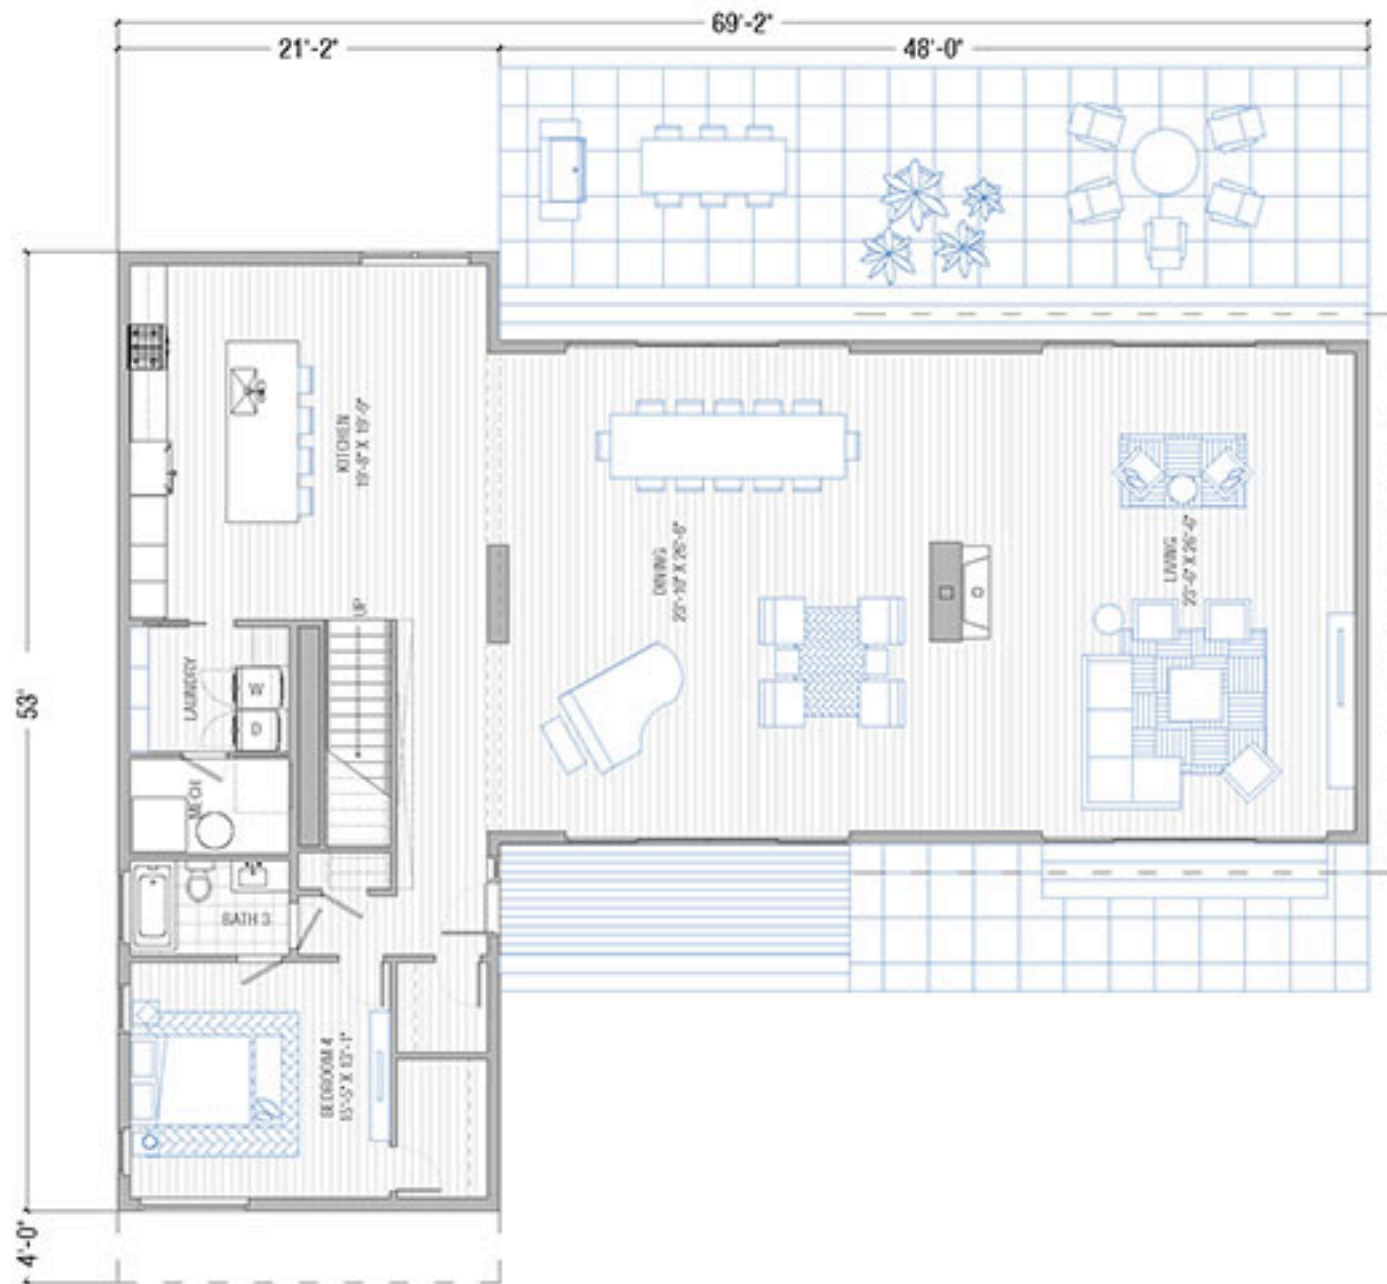

1,877 SF

BREEZE AIRE

2,046 SF

BREEZE AIRE

1,625 SF

BREEZE AIRE

3,118 SF

BREEZEHOUSE

3,655 SF

BREEZEHOUSE

2,978 SF

BREEZEHOUSE

1,202 SF

ELEMENT

1,202 SF

ELEMENT

ORIGIN

ORIGIN

1,202 SF

ORIGIN

— ROOF LVL

SCALE 1/8" = 1'-0"

3,034 SF

SIDEBREEZE

3,578 SF

SIDEBREEZE

2,754 SF

SIDEBREEZE