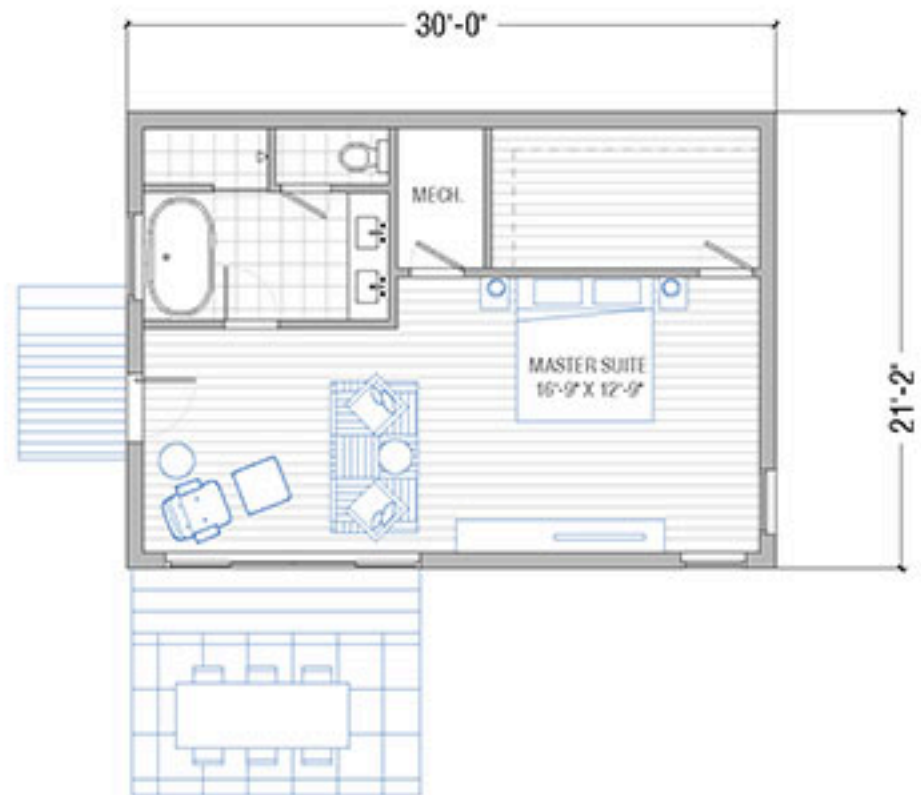

1,877 SF

BREEZE AIRE

2,046 SF

BREEZE AIRE

1,625 SF

BREEZE AIRE

3,118 SF

BREEZEHOUSE

3,655 SF

BREEZEHOUSE

2,978 SF

BREEZEHOUSE

1,202 SF

ELEMENT

1,202 SF

ELEMENT

ORIGIN

ORIGIN

1,202 SF

ORIGIN

— ROOF LVL

SCALE 1/8" = 1'-0"

3,034 SF

SIDEBREEZE

3,578 SF

SIDEBREEZE

2,754 SF

SIDEBREEZE