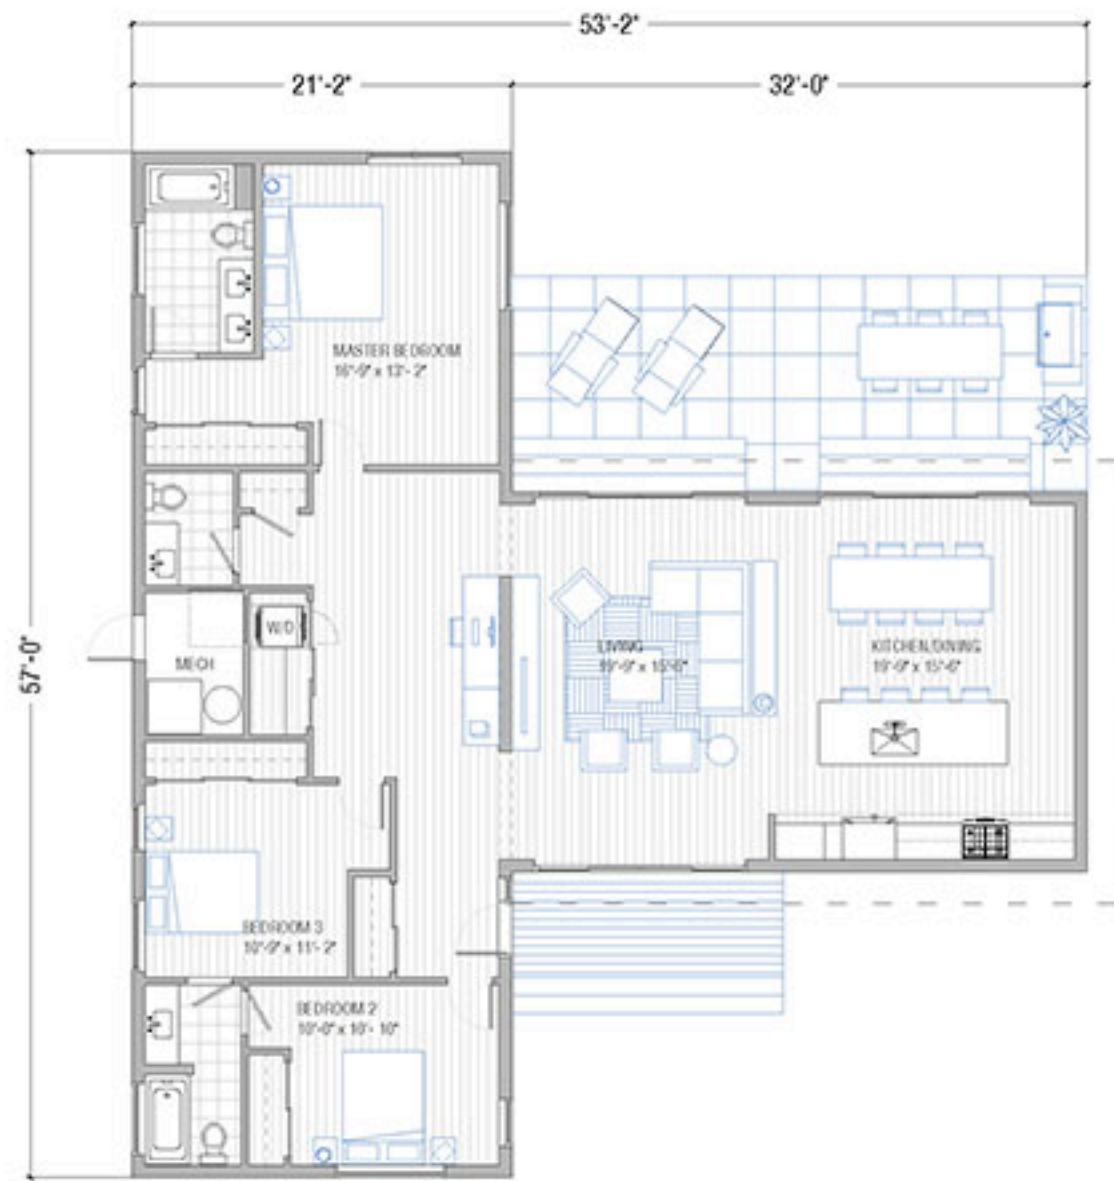

1,877 SF

BREEZE AIRE

2,046 SF

BREEZE AIRE

1,625 SF

BREEZE AIRE

3,118 SF

BREEZEHOUSE

3,655 SF

BREEZEHOUSE

2,978 SF

BREEZEHOUSE

1,202 SF

ELEMENT

1,202 SF

ELEMENT

ORIGIN

ORIGIN

1,202 SF

ORIGIN

— ROOF LVL

SCALE 1/8" = 1'-0"

3,034 SF

SIDEBREEZE

3,578 SF

SIDEBREEZE

2,754 SF

SIDEBREEZE