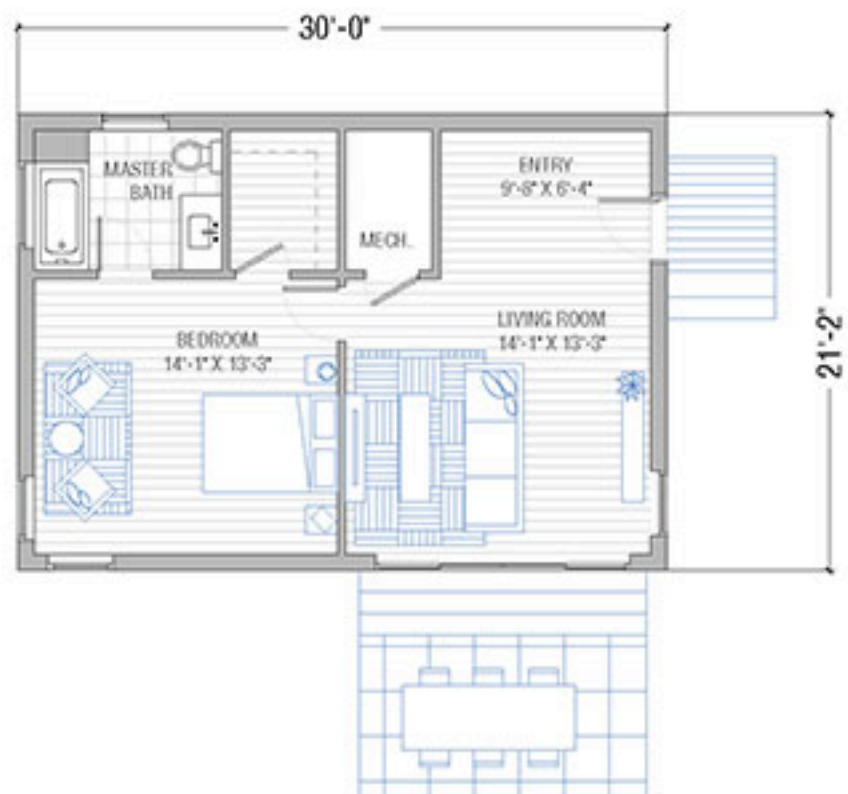

1,877 SF

BREEZE AIRE

2,046 SF

BREEZE AIRE

1,625 SF

BREEZE AIRE

3,118 SF

BREEZEHOUSE

3,655 SF

BREEZEHOUSE

2,978 SF

BREEZEHOUSE

1,202 SF

ELEMENT

1,202 SF

ELEMENT

ORIGIN

ORIGIN

1,202 SF

ORIGIN

— ROOF LVL

SCALE 1/8" = 1'-0"

3,034 SF

SIDEBREEZE

3,578 SF

SIDEBREEZE

2,754 SF

SIDEBREEZE