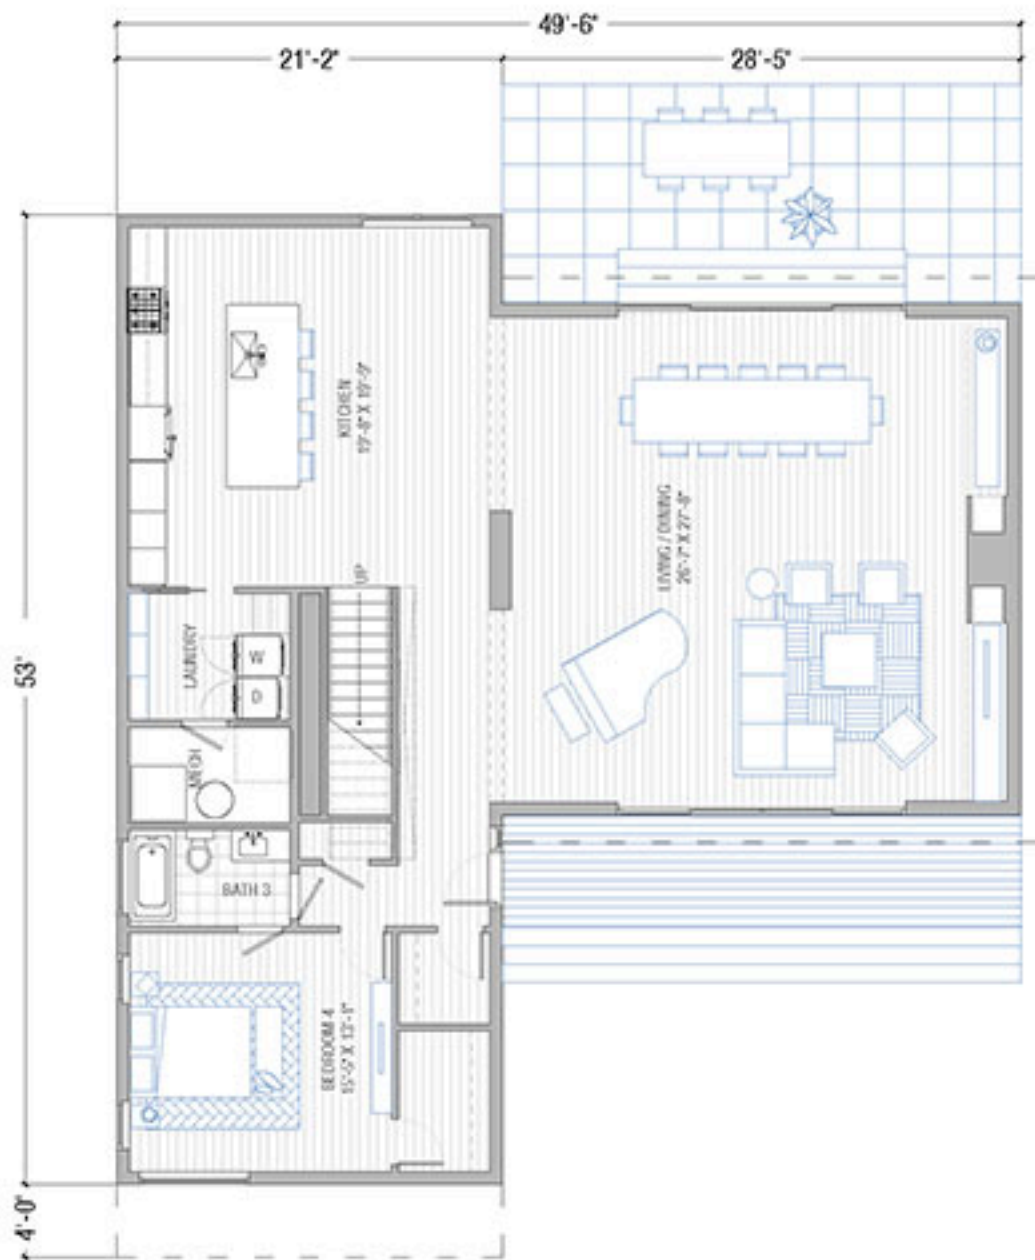

1,877 SF

BREEZE AIRE

2,046 SF

BREEZE AIRE

1,625 SF

BREEZE AIRE

3,118 SF

BREEZEHOUSE

3,655 SF

BREEZEHOUSE

2,978 SF

BREEZEHOUSE

1,202 SF

ELEMENT

1,202 SF

ELEMENT

ORIGIN

ORIGIN

1,202 SF

ORIGIN

— ROOF LVL

SCALE 1/8" = 1'-0"

3,034 SF

SIDEBREEZE

3,578 SF

SIDEBREEZE

2,754 SF

SIDEBREEZE