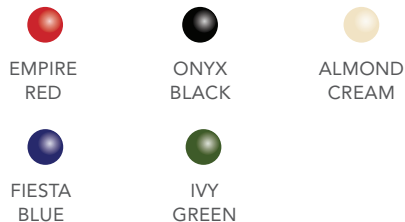

KITCHENAID® CAST IRON COOKWARE

PROFESSIONAL

EXCEPTIONAL PERFORMANCE

- Warms evenly and holds heat
- Dark-colored interior provides better browning and resists staining
- Lid doubles as a grill
- Oven safe up to 500°F/260°C

ENDURING DESIGN

- Vibrantly-colored exterior
- Interior porcelain enamel surface does not require seasoning

6.0-QT SHOWN | EMPIRE RED

AVAILABLE COLORS

SPECIFICATIONS AND DIMENSIONS

- Dimensions in inches (centimeters)
- Weight in pounds (kilograms)

MODEL	COLOR	UPC
KCPI40CRFU	Fiesta Blue	883049302560
KCPI40CRIG	Ivy Green	883049302577
KCPI40CRER	Empire Red	883049338309
KCPI40CRAC	Almond Cream	883049338323
KCPI40CROB	Onyx Black	883049338354

6.0-Qt Casserole

KCPI60CR	PRODUCT CARTON	MASTER PACK
Length	13.7 (34.7)	14.3 (36.3)
Width	10.7 (27.1)	14.1 (35.8)
Height	5.8 (14.6)	7.2 (18.4)
Shipping Weight	3.7 (1.7)	7.8 (3.6)
Master Pack Quantity		2 units

MODEL	COLOR	UPC
KCPI60CRFU	Fiesta Blue	883049301198
KCPI60CRIG	Ivy Green	883049301204
KCPI60CRER	Empire Red	883049338316
KCPI60CRAC	Almond Cream	883049338330
KCPI60CROB	Onyx Black	883049338347