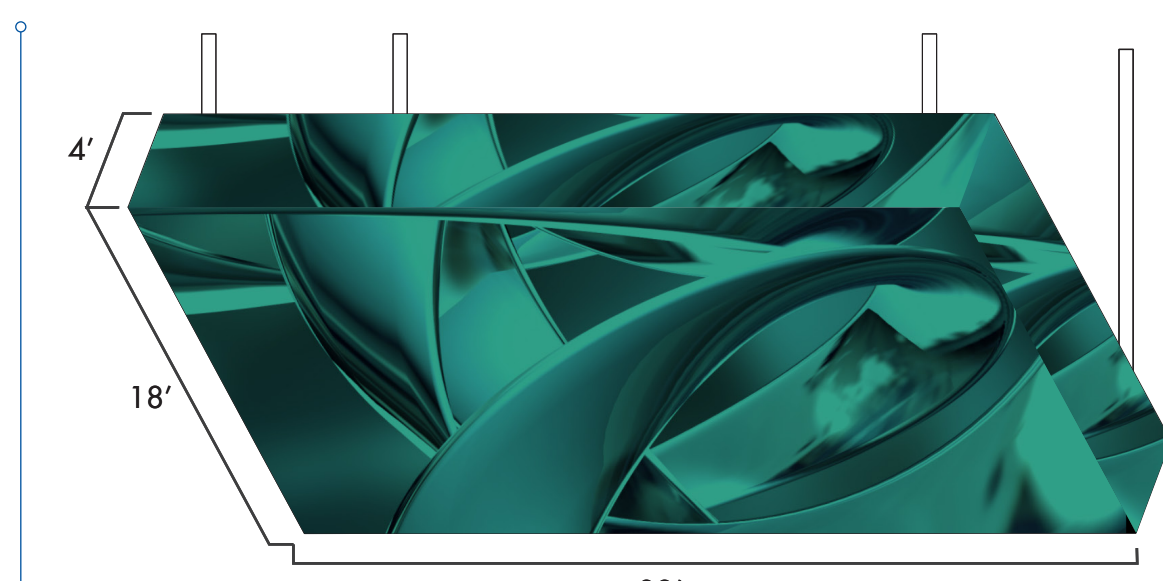

170 SHOP DRAWINGS

were used to design the LED Displays.

LED VIDEO MARQUEE

Located near the corner of Las Vegas Blvd. & SLS Way, the new marquee is the largest display at SLS Las Vegas and welcomes guests with spectacular marketing and artistic content.

Number of LED modules: 7,100
Total LED display square footage: 10,300+
Total number of pixels: 4.1 million+

CENTER BAR

Hanging directly above the iconic "Center Bar" inside SLS Las Vegas, the 2nd largest display is a stunning welcome when arriving at the main entrance of the resort.

Number of LED modules: 910
Total LED display square footage: 990+
Total number of pixels: 2.1 million+

LAS VEGAS BOULEVARD STARCK FRAME

Located on the corner of Las Vegas Blvd. and Sahara Ave., the LVB Starck Frame displays both marketing and artistic content.