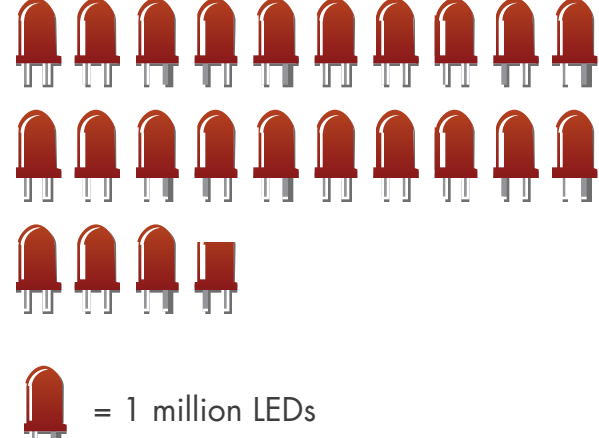

A LAYMAN'S GUIDE TO THE LED DISPLAYS OF SLS LAS VEGAS®

12 DISPLAYS

installed at SLS Las Vegas on the famed Las Vegas Strip in 2014.

23 MILLION+ LEDS USED

1 chip = 1 million LEDs

47 MILES

of LEDs. If stacked end to end would reach the Mesosphere. That's equivalent to more than 8 Mount Everest's!

170 SHOP DRAWINGS

were used to design the LED Displays.

LED VIDEO MARQUEE

Located near the corner of Las Vegas Blvd. & SLS Way, the new marquee is the largest display at SLS Las Vegas and welcomes guests with spectacular marketing and artistic content.

Number of LED modules: 7,100
Total LED display square footage: 10,300+
Total number of pixels: 4.1 million+

CENTER BAR

Hanging directly above the iconic "Center Bar" inside SLS Las Vegas, the 2nd largest display is a stunning welcome when arriving at the main entrance of the resort.

Number of LED modules: 95
Total LED display square footage: 100+
Total number of pixels: 98,000+

11 TRUCKLOADS

were used to transport the displays 1,450 miles from Daktronics corporate facility in Brookings, SD to SLS Las Vegas.