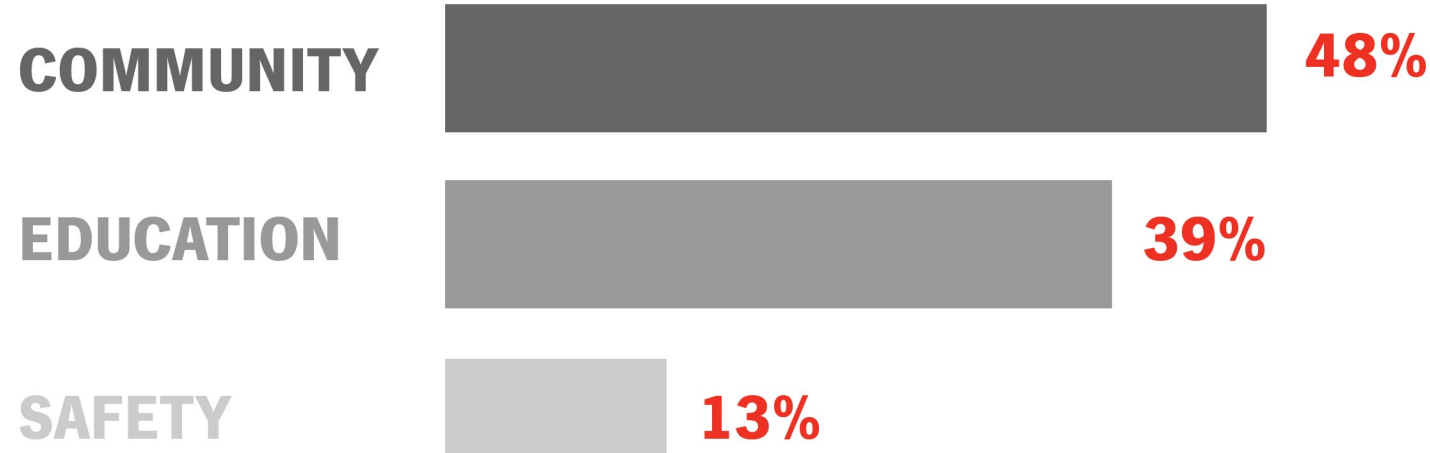

**IMPORTANT PROGRAM DATES FOR THE
2015 STATE FARM NEIGHBORHOOD ASSIST**

THIS IS HOW THE PROGRAM WORKED IN 2014

THERE WERE THREE SUBMISSION TYPES

TOP 5 STATES TO SUBMIT CAUSES

40 STATES HAD A CAUSE IN TOP 200

DID YOU KNOW? 120 COMMUNITIES HAVE BEEN ASSISTED THROUGH STATE FARM NEIGHBORHOOD ASSIST GRANTS SO FAR

VOTING BREAKDOWN: BY THE NUMBERS

331K UNIQUE VOTERS

SUBMITTED
2.9M VOTES

HIGHEST VOTE EARNING CAUSE RECEIVED
86,449 VOTES