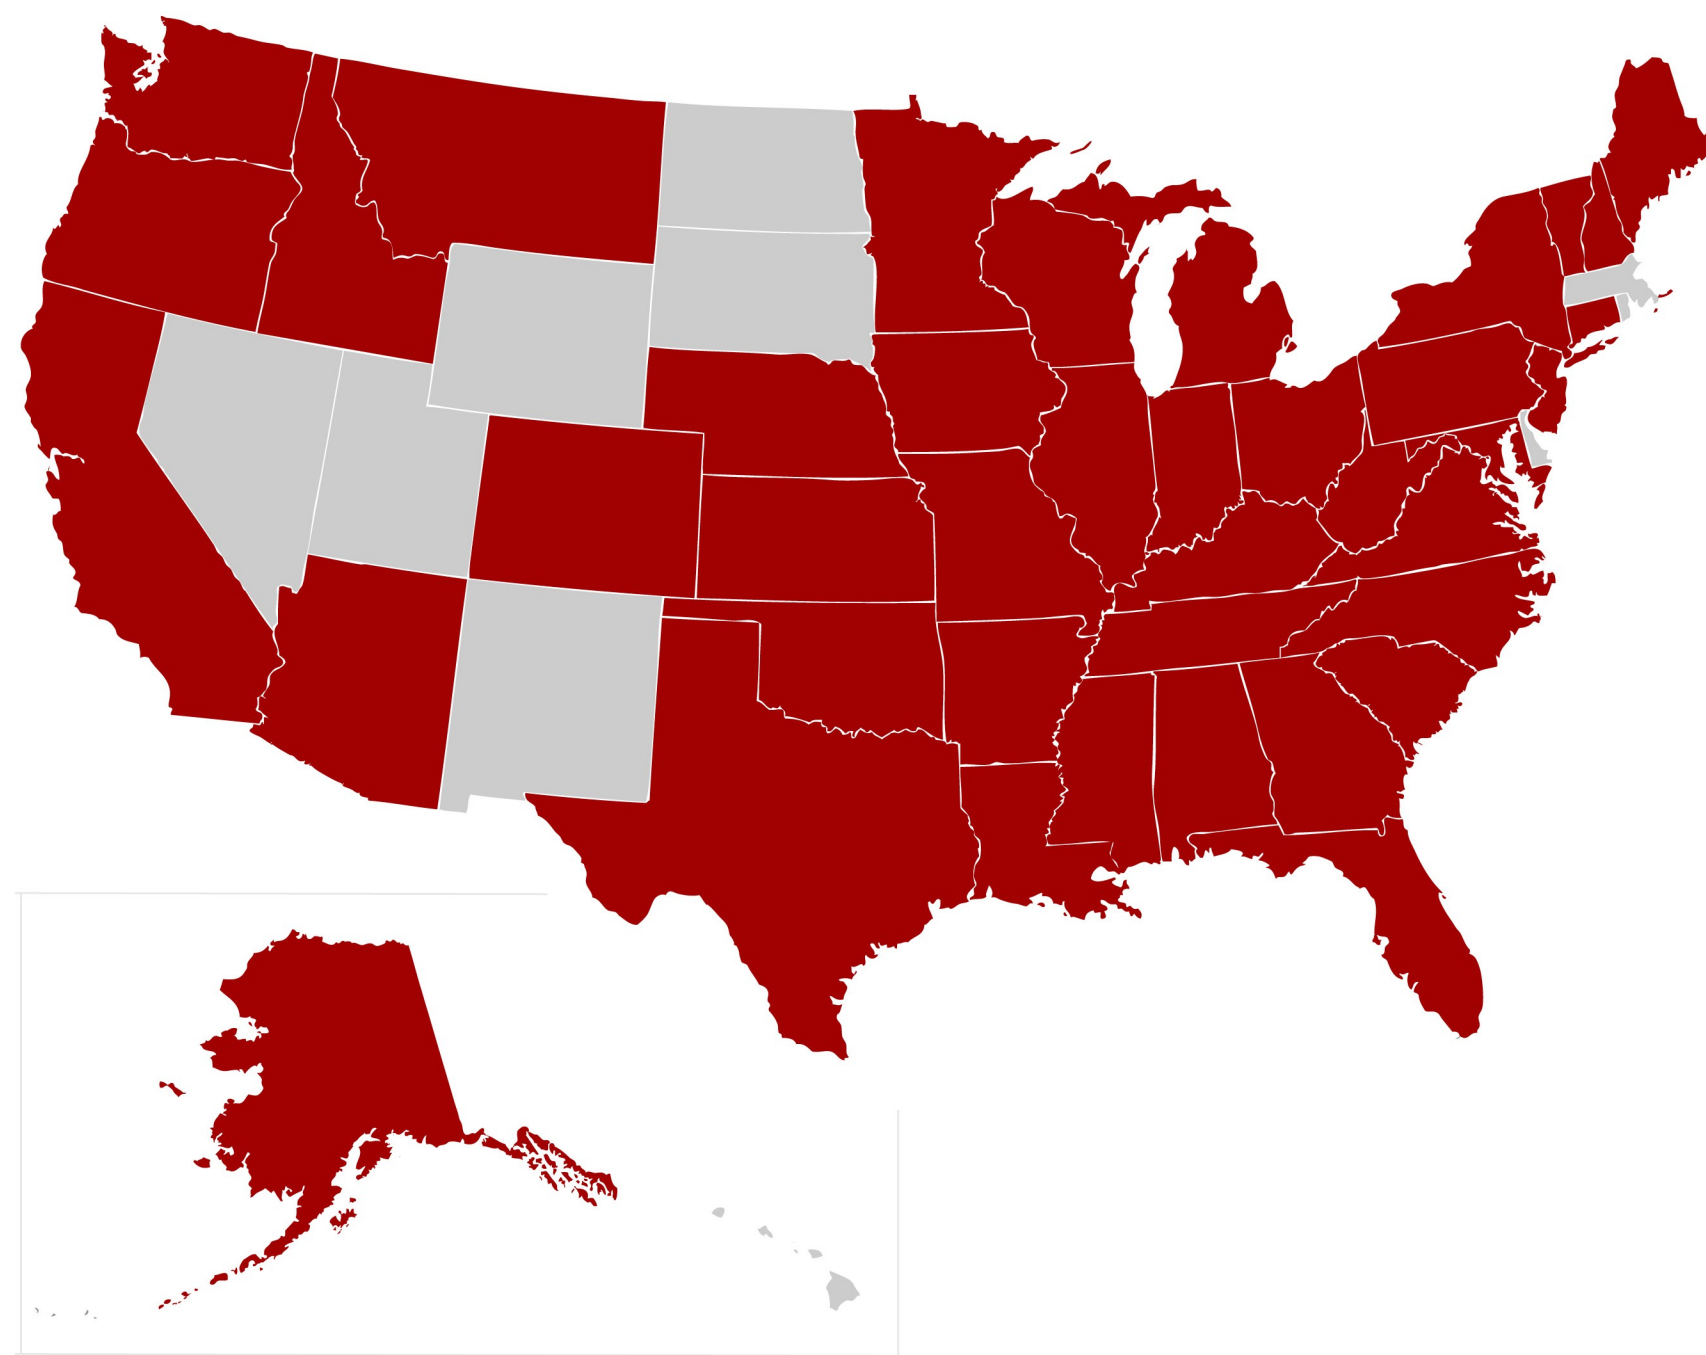

**IMPORTANT PROGRAM DATES FOR THE
2015 STATE FARM NEIGHBORHOOD ASSIST**

THIS IS HOW THE PROGRAM WORKED IN 2014

THERE WERE THREE SUBMISSION TYPES

TOP 5 STATES TO SUBMIT CAUSES

40 STATES HAD A CAUSE IN TOP 200

DID YOU KNOW? 120 COMMUNITIES HAVE BEEN ASSISTED THROUGH STATE FARM NEIGHBORHOOD ASSIST GRANTS SO FAR

VOTING BREAKDOWN: BY THE NUMBERS

331K UNIQUE VOTERS

SUBMITTED
2.9M VOTES

HIGHEST VOTE EARNING CAUSE RECEIVED
86,449 VOTES