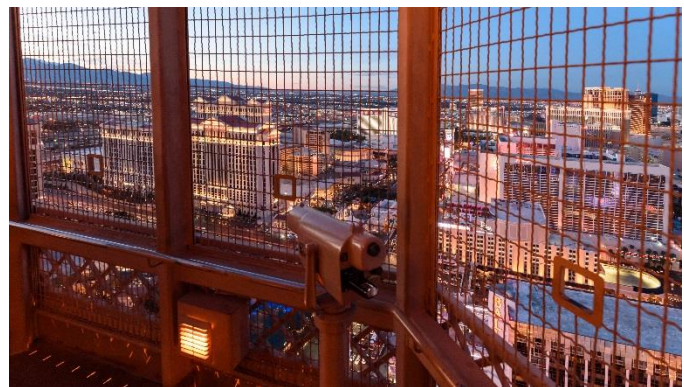

Eiffel Tower Viewing Deck Fact Sheet

OVERVIEW:

Rise above the frenzy of the Strip at one of Las Vegas' premier attractions with amazing views. An icon of the city skyline, the high-altitude attraction is located 46 stories up and is a half-scale replica of the world-famous Paris, France landmark. The viewing deck features 360-degree city views and knowledgeable Ambassadors point out Las Vegas landmarks. The views of the bright, colorful lights are unmatched.

FACTS:

- **Height:** 541 feet, 164.6 meters
- **Weight:** 5000 tons of welded steel
- **Cost:** \$28 Million
- **Opened:** September 1, 1999
- **Construction time:** 18 months

HISTORY:

Ground broke for the Eiffel Tower Viewing Deck at Paris Las Vegas on April 17, 1997. It officially opened September 1, 1999. When the scale model of the Eiffel Tower was built, it was planned to be full scale, but the airport was too close and the tower had to be shrunk. The scale is approximately one half. The Eiffel Tower is 541 feet tall, 164.6 meters. It is made up of 5000 tons of welded steel and is tallest replica of the original Eiffel Tower to date. The observation deck stands at 460 feet high. A custom designed crane, the largest in the United States, was needed to assist in construction. It cost \$28 million to construct the half scale replica of the original and took 18 months to complete.

AWARDS:

- Best of the City 2016 – Vegas SEVEN
 - *Best Tour Guide: Vearn Rogers*
- Best of Las Vegas 2016 – LVRJ
 - *Best Romantic Spot (Bronze)*
- Best of Las Vegas 2017 – LVRJ
 - *Best Romantic Spot*
- TripAdvisor 2014 Winner
 - *Certificate of Excellence*
- TripAdvisor 2015 Winner
 - *Certificate of Excellence*
- TripAdvisor 2016 Winner
 - *Certificate of Excellence*
- TripAdvisor 2017 Winner
 - *Certificate of Excellence*
- TripAdvisor 2018 Winner
 - *Certificate of Excellence*