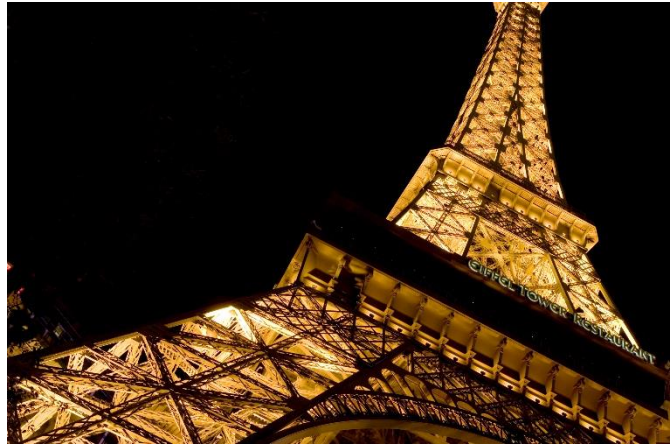

Eiffel Tower Viewing Deck Fact Sheet

OVERVIEW:

Rise above the frenzy of the Strip at one of Las Vegas' premier attractions with amazing views. An icon of the city skyline, the high-altitude attraction is located 46 stories up and is a half-scale replica of the world-famous Paris, France landmark. The viewing deck features 360-degree city views and knowledgeable Ambassadors point out Las Vegas landmarks. The views of the bright, colorful lights are unmatched.

FACTS:

- **Height:** 541 feet, 164.6 meters
- **Weight:** 5000 tons of welded steel
- **Cost:** \$28 Million
- **Opened:** September 1, 1999
- **Construction time:** 18 months

HISTORY:

Ground broke for the Eiffel Tower Viewing Deck at Paris Las Vegas on April 17, 1997. It officially opened September 1, 1999. When the scale model of the Eiffel Tower was built, it was planned to be full scale, but the airport was too close and the tower had to be shrunk. The scale is approximately one half. The Eiffel Tower is 541 feet tall, 164.6 meters. It is made up of 5000 tons of welded steel and is tallest replica of the original Eiffel Tower to date. The observation deck stands at 460 feet high. A custom designed crane, the largest in the United States, was needed to assist in construction. It cost \$28 million to construct the half scale replica of the original and took 18 months to complete.

AWARDS:

- Best of the City 2016 – Vegas SEVEN
 - *Best Tour Guide: Vearn Rogers*
- Best of Las Vegas 2016 – LVRJ
 - *Best Romantic Spot (Bronze)*
- Best of Las Vegas 2017 – LVRJ
 - *Best Romantic Spot*
- TripAdvisor 2014 Winner
 - *Certificate of Excellence*
- TripAdvisor 2015 Winner
 - *Certificate of Excellence*
- TripAdvisor 2016 Winner
 - *Certificate of Excellence*
- TripAdvisor 2017 Winner
 - *Certificate of Excellence*
- TripAdvisor 2018 Winner
 - *Certificate of Excellence*