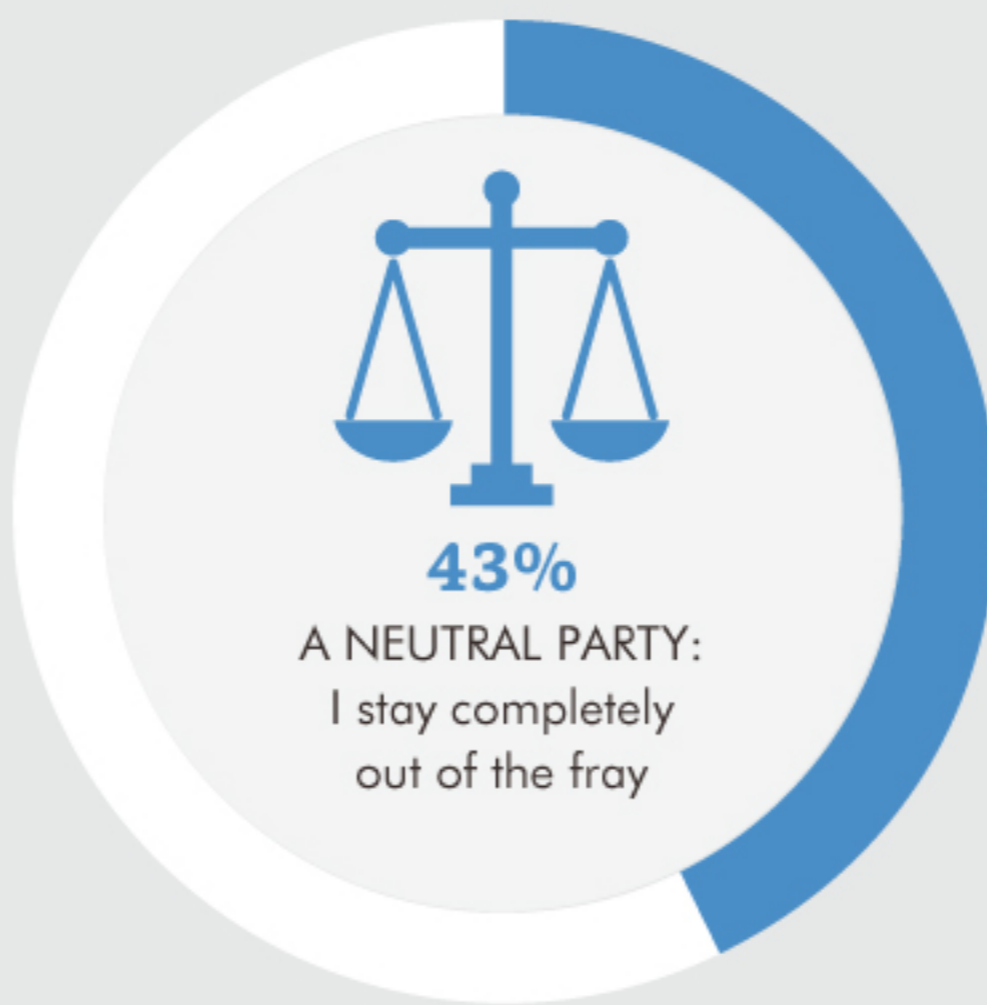

CAMPAIGN TRAIL: OFFICE POLITICS

POLITICAL ENVIRONMENT

80%

of employees believe office politics exist in their workplace

RUMOR HAS IT ... The three most common office politics activities:

CAMPAIGNING ON THE JOB Effect of involvement in office politics on one's career:

(Don't know: 10%)

OCCASIONAL VOTER OR ACTIVE CAMPAIGNER? Employees' level of office politics involvement:

(Don't know: 2%)

Source: Accountemps survey of more than 1,000 U.S. workers 18 years of age or older and employed in an office environment