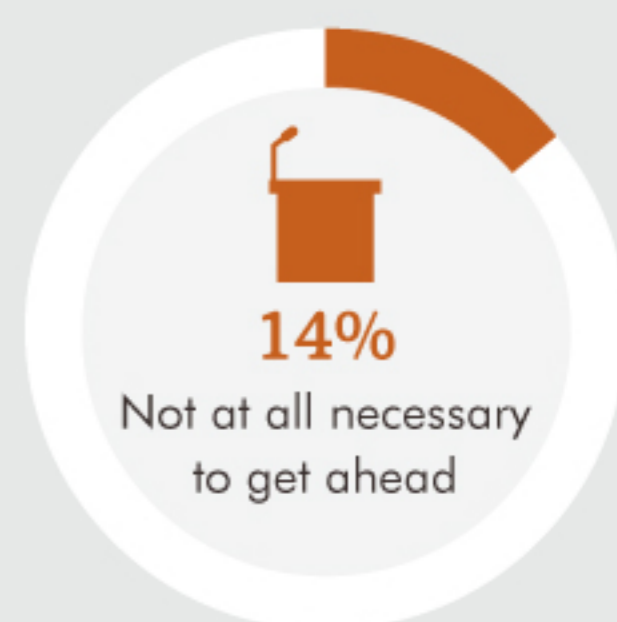

CAMPAIGN TRAIL: OFFICE POLITICS

POLITICAL ENVIRONMENT

80%

of employees believe office politics exist in their workplace

RUMOR HAS IT ... The three most common office politics activities:

CAMPAIGNING ON THE JOB Effect of involvement in office politics on one's career:

(Don't know: 10%)

OCCASIONAL VOTER OR ACTIVE CAMPAIGNER? Employees' level of office politics involvement:

(Don't know: 2%)

Source: Accountemps survey of more than 1,000 U.S. workers 18 years of age or older and employed in an office environment