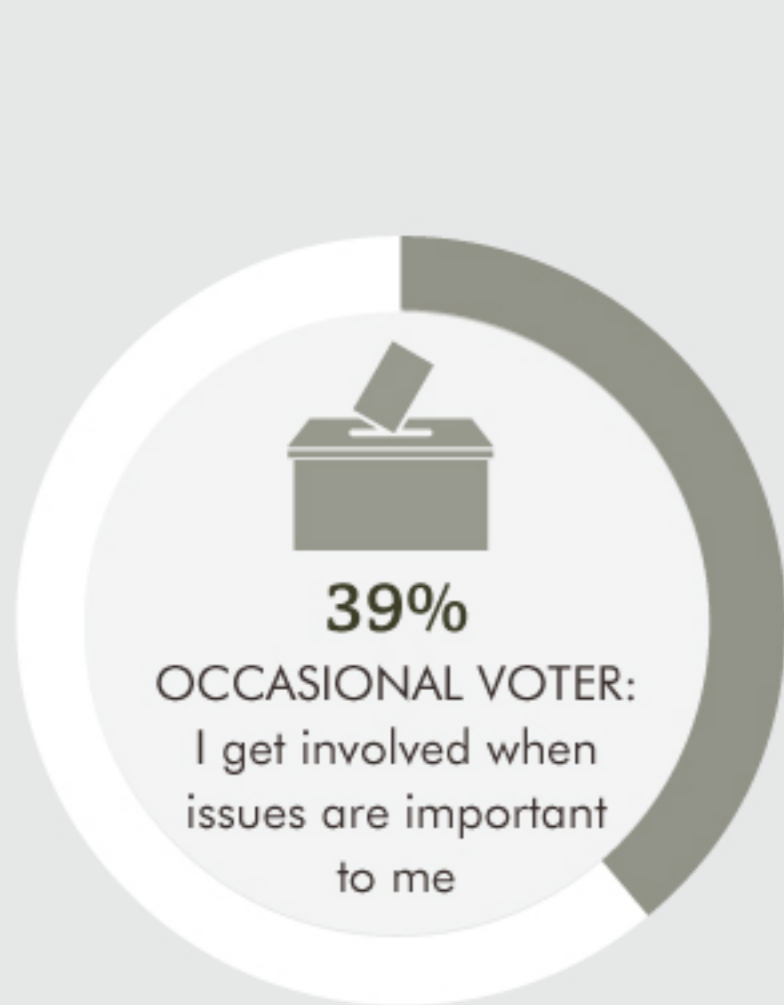

CAMPAIGN TRAIL: OFFICE POLITICS

POLITICAL ENVIRONMENT

80%

of employees believe office politics exist in their workplace

RUMOR HAS IT ... The three most common office politics activities:

CAMPAIGNING ON THE JOB Effect of involvement in office politics on one's career:

(Don't know: 10%)

OCCASIONAL VOTER OR ACTIVE CAMPAIGNER? Employees' level of office politics involvement:

(Don't know: 2%)

Source: Accountemps survey of more than 1,000 U.S. workers 18 years of age or older and employed in an office environment