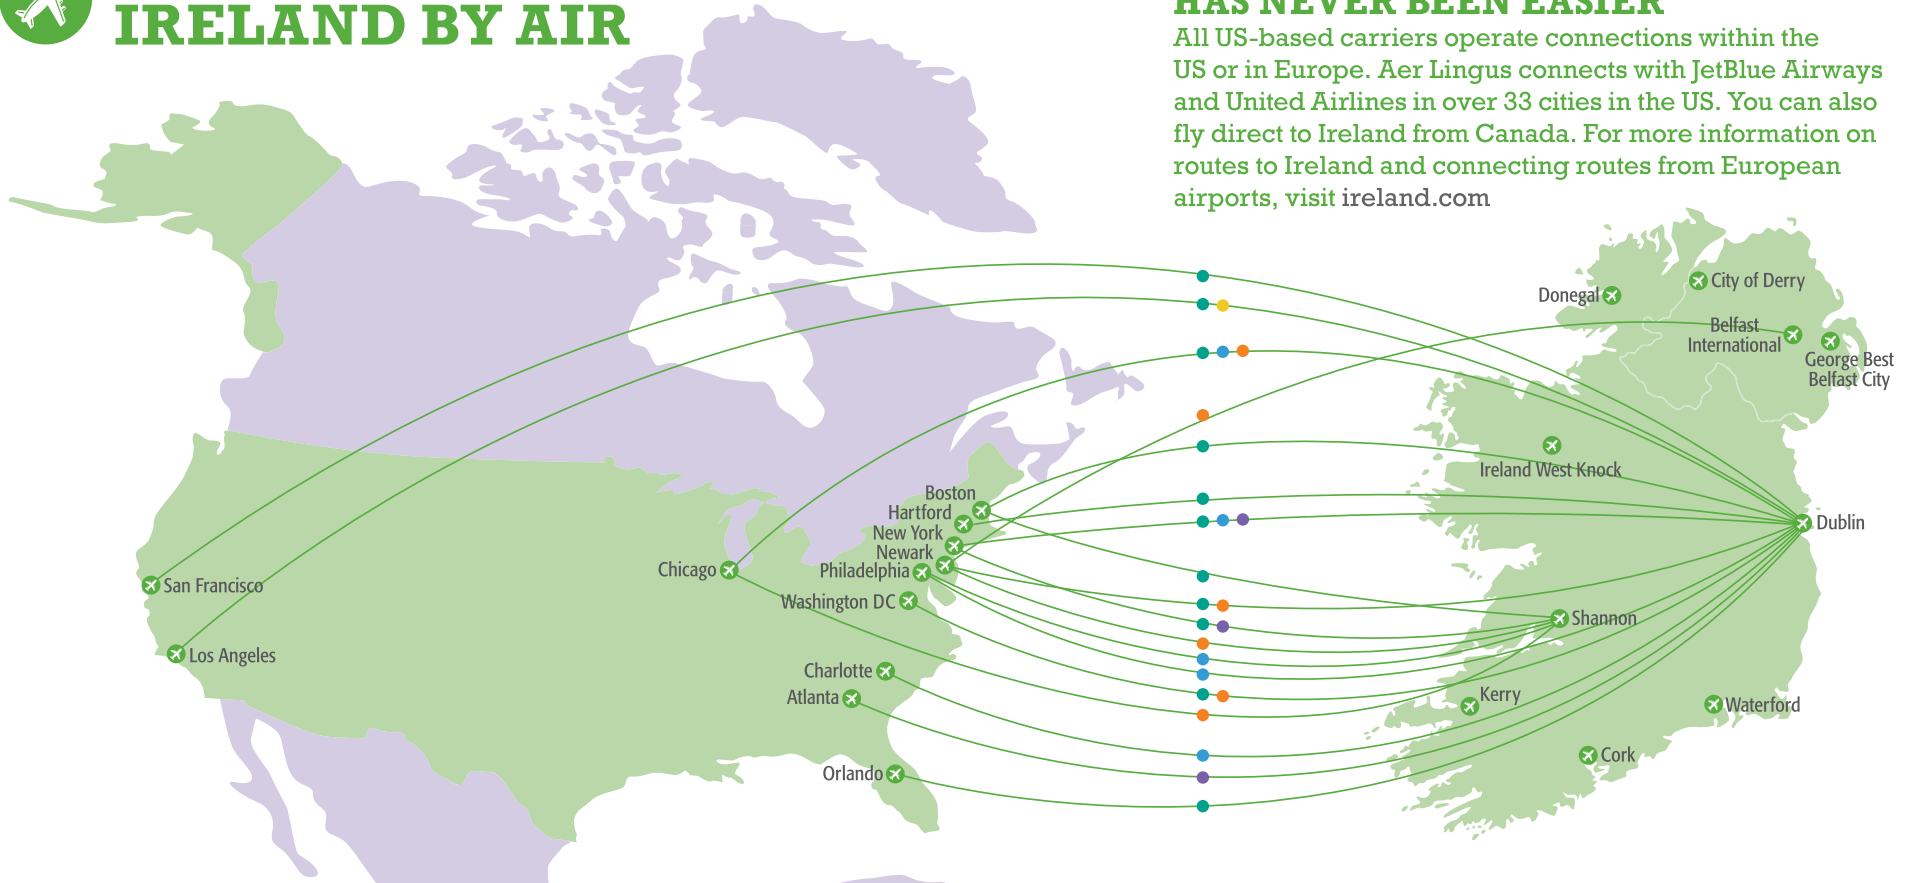

# TRAVELING TO IRELAND BY AIR

## GETTING TO IRELAND HAS NEVER BEEN EASIER

All US-based carriers operate connections within the US or in Europe. Aer Lingus connects with JetBlue Airways and United Airlines in over 33 cities in the US. You can also fly direct to Ireland from Canada. For more information on routes to Ireland and connecting routes from European airports, visit [ireland.com](http://ireland.com)

CARRIER	CONTACT	ROUTE
Aer Lingus	<a href="http://aerlingus.com">aerlingus.com</a>	Boston (BOS) – Dublin Boston (BOS) – Shannon Chicago (ORD) – Dublin Hartford (BDL) – Dublin (Sept 2016) Newark (EWR) – Dublin (Sept 2016) New York (JFK) – Dublin New York (JFK) – Shannon (seasonal) Orlando (MCO) – Dublin San Francisco (SFO) – Dublin Los Angeles (LAX) – Dublin (May 2016) Washington (IAD) – Dublin (seasonal)
American Airlines	<a href="http://aa.com">aa.com</a>	Charlotte (CLT) – Dublin (seasonal) Chicago (ORD) – Dublin (seasonal) New York (JFK) – Dublin (seasonal) Philadelphia (PHL) – Dublin Philadelphia (PHL) – Shannon (seasonal)

CARRIER	CONTACT	ROUTE
DELTA	<a href="http://delta.com">delta.com</a>	Atlanta (ATL) – Dublin (seasonal) New York (JFK) – Dublin New York (JFK) – Shannon (seasonal)
UNITED	<a href="http://united.com">united.com</a>	Chicago (ORD) – Dublin (seasonal) Chicago (ORD) – Shannon (seasonal) Newark (EWR) – Belfast Newark (EWR) – Dublin Newark (EWR) – Shannon Washington (IAD) – Dublin
Ethiopian	<a href="http://ethiopianairlines.com">ethiopianairlines.com</a>	Los Angeles (LAX) – Dublin